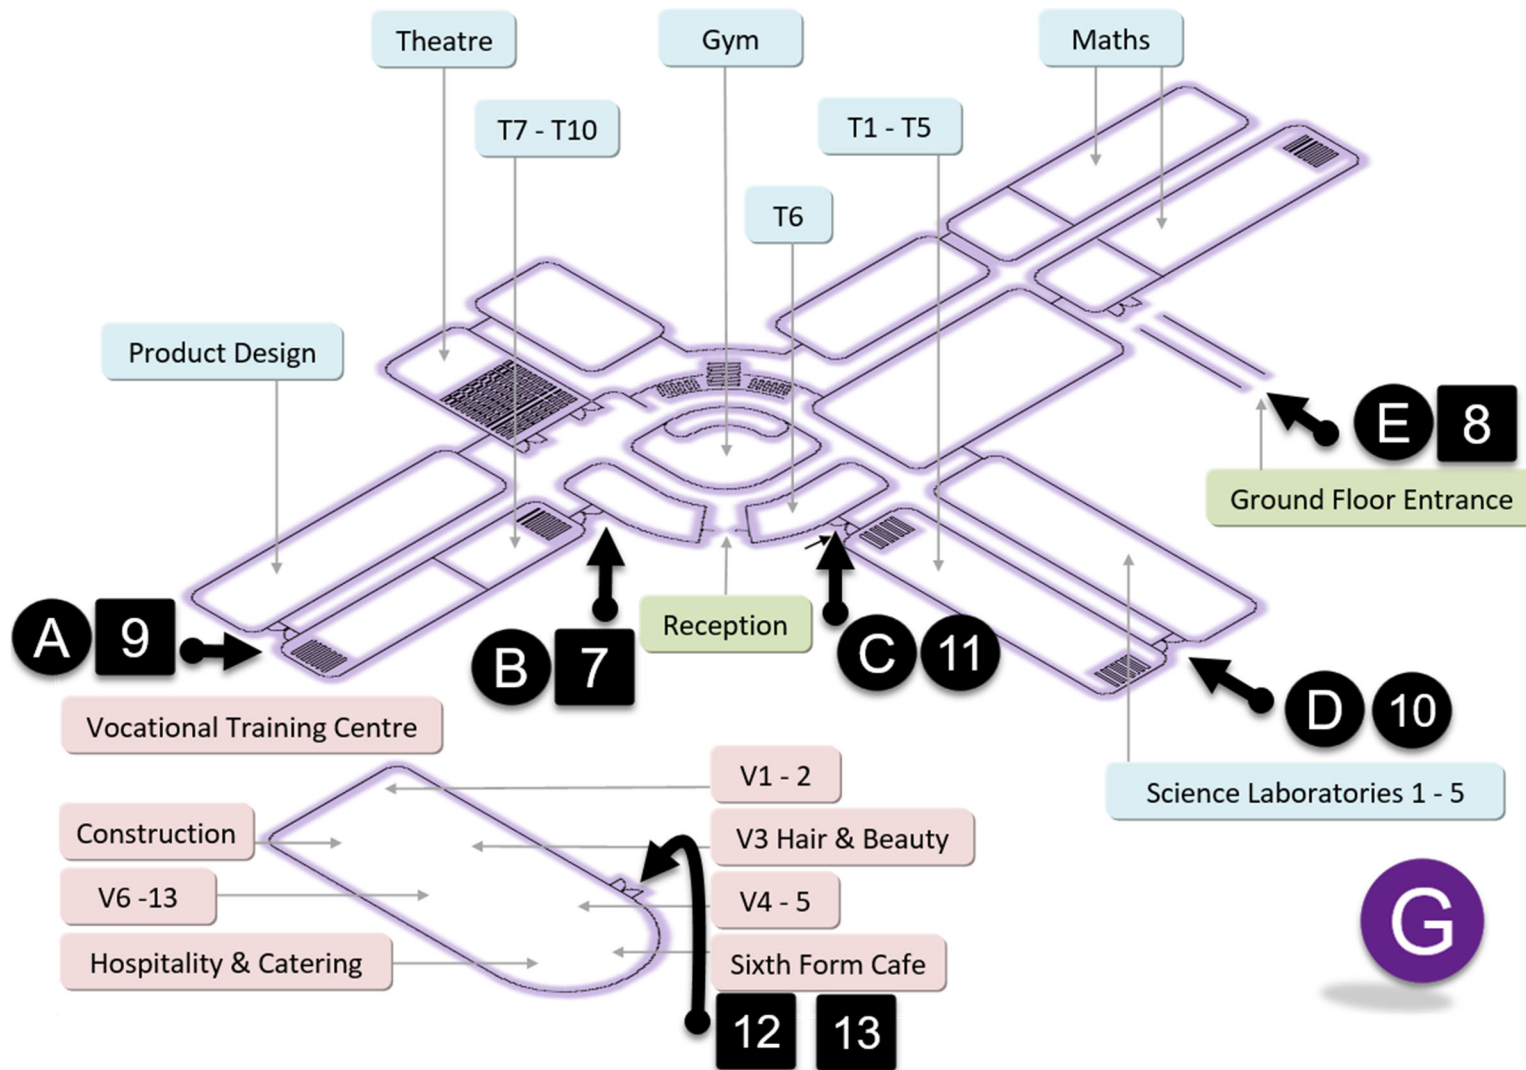

Academy Day 2021 - 2022

Y	Entry	8.30 – 10.10 1 hour 20 minutes (20 break)		10.10 -11.30 1 hour 20 minutes	11.30 – 1.40 1 hour 40 minutes (30 Lunch)		1.40 – 3.10 1 hour 30 minutes	Exit	
7	8.30 B	In 8.40 8.55	Out 8.55 9.00			In 11.30 11.55	Out 11.55 12.00	Br PSHE VA	2.50 B
8	8.30 E		In 8.55 9.10	Out 9.10 9.15		Br PSHE VA	In 11.55 12.20	Out 12.20 12.25	3.00 E
9	8.40 A		In 9.10 9.25	Out 9.25 9.30		Br PSHE VA	In 12.20 12.45	Out 12.45 12.50	3.10 A
10	8.30 D		In 9.25 9.40	Out 9.40 9.45		Br PSHE VA	In 12.45 1.10	Out 1.10 1.15	3.00 D
11	8.40 C		In 9.40 9.55	Out 9.55 10.00		Br PSHE VA	In 1.10 1.35	Out 1.35 1.40	3.10 C
12	8.30								3.10
13	8.40								3.20

Entry & Start Times

A9 Year 9 8.40 am	B7 Year 7 8.30 am	C11 Year 11 8.40 am	D10 Year 10 8.30 am	E8 Year 8 8.30 am
12 Year 12 8.30 am	13 Year 13 8.40 am			

Exit & Departure Times

A9 Year 9 3.10 pm	B7 Year 7 2.50 pm	C11 Year 11 3.10 pm	D10 Year 10 3.00 pm	E8 Year 8 3.00 pm
12 Year 12 3.10 pm	13 Year 13 3.20 pm			
